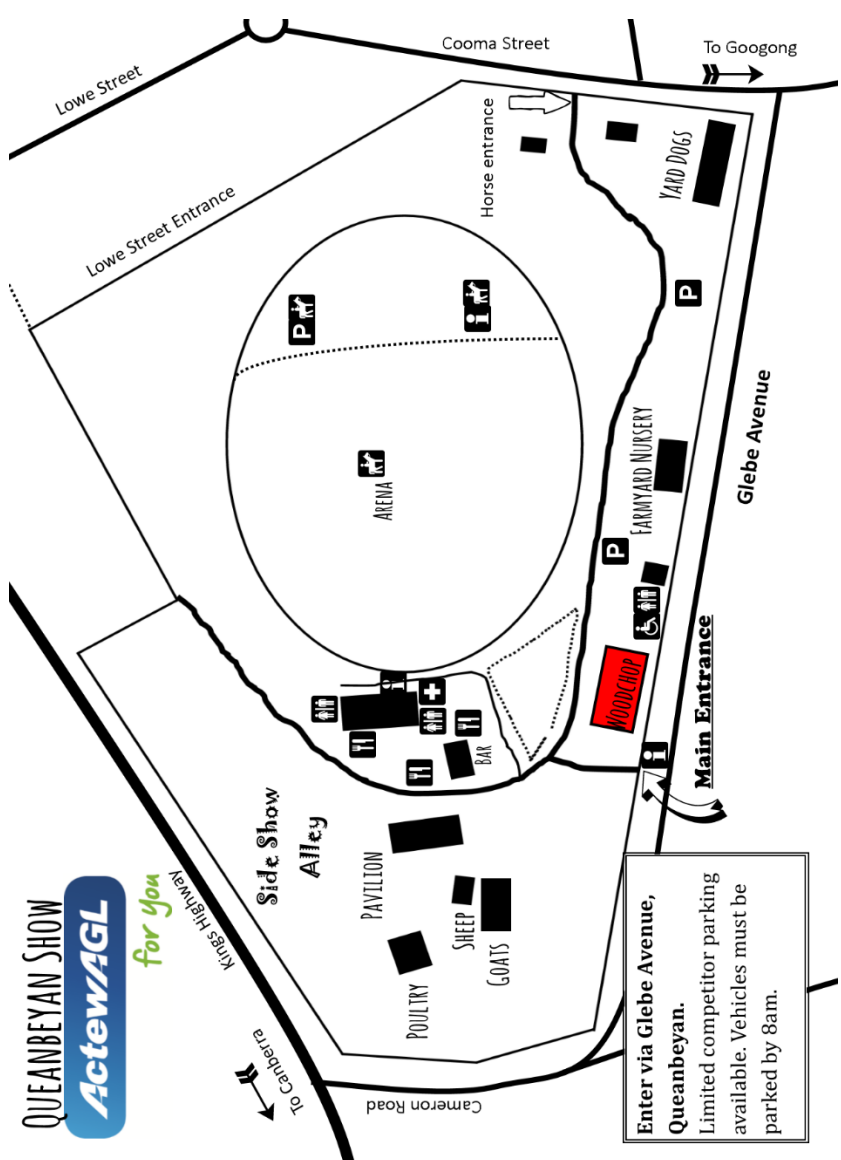

**Saturday 10 and Sunday 11  
November 2018**

**Queanbeyan Showground**  
**Woodchop Schedule**

Presented by the Queanbeyan Show Society

Queanbeyan Show Society Inc  
ABN: 56 490 881 952

ActewAGL Proudly Supporting the Queanbeyan Show Society

# ActewAGL Queanbeyan Show Woodchop - 2018

**SUNDAY 11 November - COMMENCING 9.00 am SHARP**

	1 <sup>st</sup>	2 <sup>nd</sup>	3 <sup>rd</sup>	4 <sup>th</sup>	5 <sup>th</sup>	Entry
1. 275mm Standing Block Handicap	\$250	\$100	\$50			\$15
2. 300mm Underhand Handicap	\$250	\$100	\$50			\$15
3. 250mm Standing Block Handicap	\$250	\$150	\$50			\$15
4. Junior Underhand Handicap U17	\$100	\$80	\$50	\$20	\$10	N/C
5. 450mm Double Handed Sawing	\$250	\$100	\$50			\$10
6. Novice 275mm Underhand Handicap	\$150	\$75	\$50	\$20		\$15
7. Novice 250mm Standing Handicap	\$150	\$75	\$50	\$20		\$15
8. Ladies 275mm Underhand Handicap	\$250	\$100	\$50	\$20		\$15
9. The Monaro 300mm S/B Championship	\$400	\$200	\$100	\$50		\$15

**Entries:** Julie Reumer 02 48894508 or 0408 480150 e:[jreumer@bigpond.com.au](mailto:jreumer@bigpond.com.au)

**Entries close** Saturday 3 November 2018

**Proudly supported by JAG Concrete  
Pumping, Stihl Shops Canberra &  
Queanbeyan, Monaro Off Road Centre,  
Patches Asphalt, Canberra Truck Repairs,  
Googong Hogs, MH O'Rourke Funerals**

**Major partners ActewAGL, Bayldon Ag, Riverside Plaza**

QUEANBEYAN SHOW  
**ActewAGL**

for you  
 Kings Highway

Enter via Glebe Avenue,  
 Queanbeyan.  
 Limited competitor parking  
 available. Vehicles must be  
 parked by 8am.